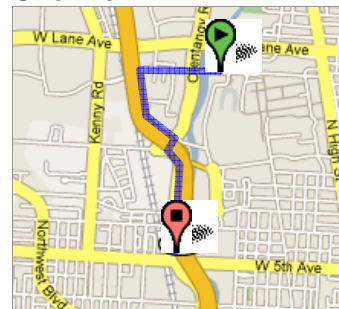

Start **French Field House**
460 Woody Hayes Dr, Columbus, OH 43210

End **Buckeye Hall of Fame Cafe**
1421 Olentangy River Rd, Columbus, OH 43212

Travel **1.7 mi (about 5 mins)**

French Field House
460 Woody Hayes Dr, Columbus, OH 43210

Drive: 1.7 mi (about 5 mins)

1. Head west on Woody Hayes Dr toward Coffey Rd	0.5 mi 2 mins
← 2. Turn left at John H Herrick Dr	0.5 mi 1 min
→ 3. Turn right at Olentangy River Rd	449 ft
← 4. Turn left to stay on Olentangy River Rd	0.7 mi 2 mins

Buckeye Hall of Fame Cafe
1421 Olentangy River Rd, Columbus, OH 43212

These directions are for planning purposes only. You may find that construction projects, traffic, or other events may cause road conditions to differ from the map results.

Map data ©2007 NAVTEQ™

Overview